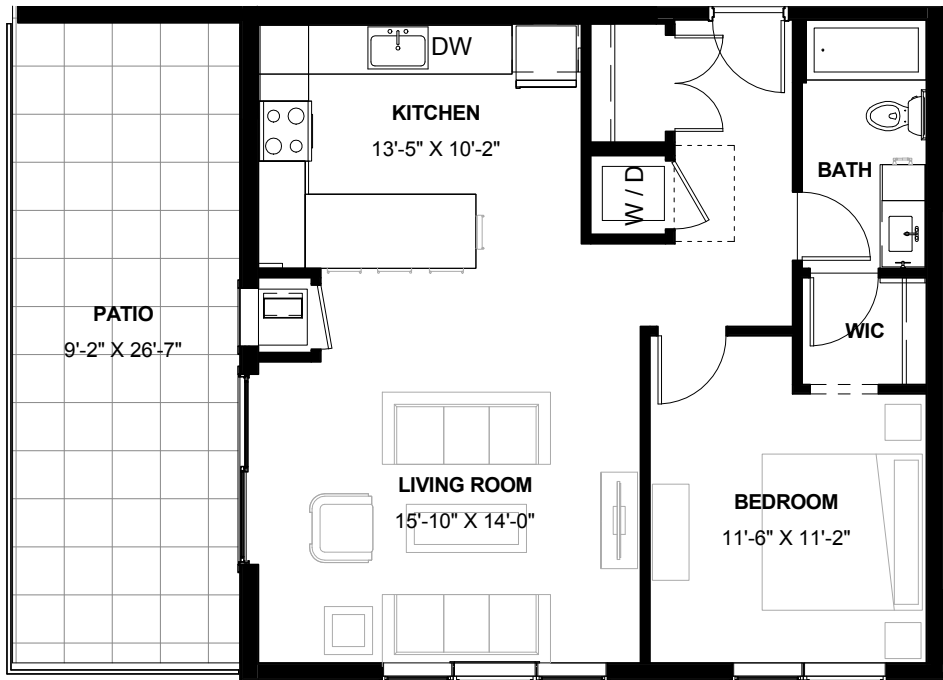

CHROMA

LIVE OUTSIDE THE LINES

CRIMSON (Unit B4)

One Bedroom + Patio
» 1,085 Square Feet

113 26th Street East • Minneapolis, MN 55404

chromampls.com